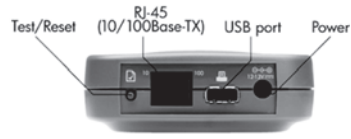

HP Jetdirect ew2400

Additional information

Sales

- Data Sheet 4AA1-8481ENUC
- Data Sheet 5982-7289ENUC
- www.hp.com

Technical Support

- www.hp.com/support

Services

- www.hp.com

Reseller

- <http://hp.com/partners/us>